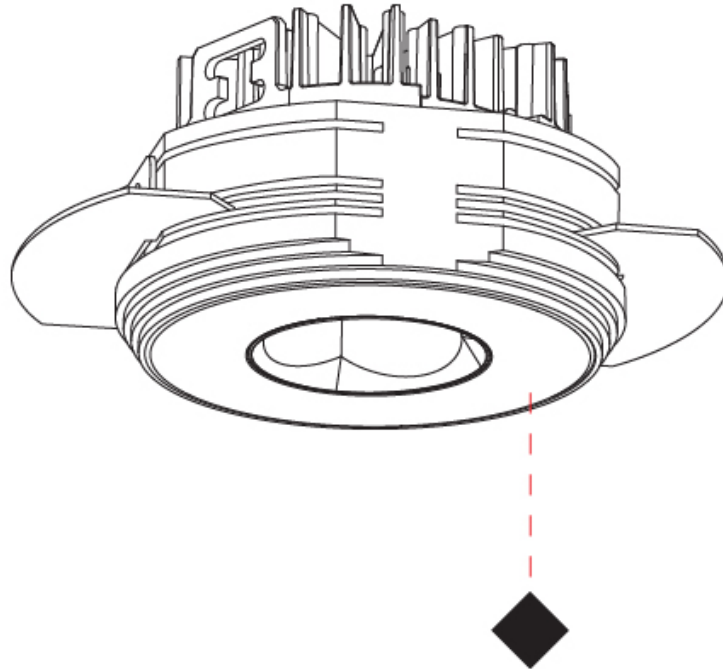

OIKO PRO ROUND FIXED TRIMLESS

A35882-

PROJECT

TYPE

SPECIFIER

QUANTITY

DATE